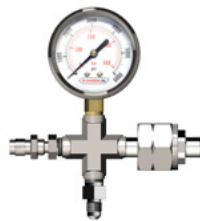

**Bladder Accumulator**  
1 PT - 40 GAL  
3000 to 10000 PSI  
(Top Repairable Design Available  
for 3000 & 6000 PSI)

**Piston Accumulator**  
0.5 PT - 60 GAL  
3000 to 20000 PSI

**Transfer Barrier  
Accumulator**  
1 PT - 40 GAL  
3000 to 10000 PSI

**Gas Bottle**  
1 PT - 40 GAL  
3000 to 10000 PSI

**Seamless Gas Bottle**  
1 QT - 125 GAL  
3000 to 5000 PSI

**Repairable  
Diaphragm Accumulator**  
7 - 170 Cubic Inch  
Up to 5000 PSI

**Non-Repairable  
Diaphragm Accumulator**  
10 - 170 Cubic Inches  
Up to 5000 PSI

**Accumulator  
Mounting Collar**

**Accumulator  
Mounting Base**

**U-bolts**

**Bladder Repair Kit**  
1 PT - 40 GAL  
3000 to 10000 PSI  
(Various Compounds Available)

**Accumulator C&G Kit**  
3000 to 10000 PSI

**Accumulator Safety Block**  
Up to 5800 PSI

**Accumulator Tool Kit**

**Nitrogen Gas Booster**  
6000 to 10000 PSI

**Deluxe Pressure Monitor**  
3000 & 6000 PSI

**Bladder Accumulator  
Lifting Hook Assembly**  
3000 & 6000 PSI