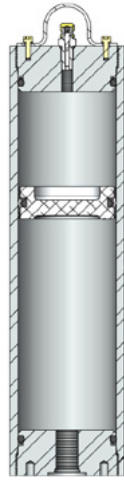

**Bladder Accumulator**  
1 PT - 40 GAL  
3000 to 10000 PSI  
(Top Repairable Design Available  
for 3000 & 6000 PSI)

**Piston Accumulator**  
0.5 PT - 60 GAL  
3000 to 20000 PSI

**Transfer Barrier  
Accumulator**  
1 PT - 40 GAL  
3000 to 10000 PSI

**Gas Bottle**  
1 PT - 40 GAL  
3000 to 10000 PSI

**Seamless Gas Bottle**  
1 QT - 125 GAL  
3000 to 5000 PSI

**Repairable  
Diaphragm Accumulator**  
7 - 170 Cubic Inch  
Up to 5000 PSI

**Non-Repairable  
Diaphragm Accumulator**  
10 - 170 Cubic Inches  
Up to 5000 PSI

**Accumulator  
Mounting Collar**

**Accumulator  
Mounting Base**

**U-bolts**

**Bladder Repair Kit**  
1 PT - 40 GAL  
3000 to 10000 PSI  
(Various Compounds Available)

**Accumulator C&G Kit**  
3000 to 10000 PSI