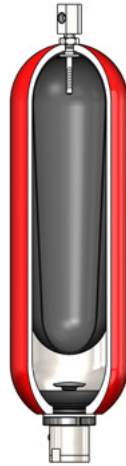

**Bladder Accumulator**  
1 PT - 40 GAL  
3000 to 10000 PSI  
(Top Repairable Design Available  
for 3000 & 6000 PSI)

**Piston Accumulator**  
0.5 PT - 60 GAL  
3000 to 20000 PSI

**Transfer Barrier  
Accumulator**  
1 PT - 40 GAL  
3000 to 10000 PSI

**Gas Bottle**  
1 PT - 40 GAL  
3000 to 10000 PSI

**Seamless Gas Bottle**  
1 QT - 125 GAL  
3000 to 5000 PSI

**Repairable  
Diaphragm Accumulator**  
7 - 170 Cubic Inch  
Up to 5000 PSI

**Non-Repairable  
Diaphragm Accumulator**  
10 - 170 Cubic Inches  
Up to 5000 PSI

**Accumulator  
Mounting Collar**

**Accumulator  
Mounting Base**

**U-bolts**

**Bladder Repair Kit**  
1 PT - 40 GAL  
3000 to 10000 PSI  
(Various Compounds Available)

**Accumulator C&G Kit**  
3000 to 10000 PSI