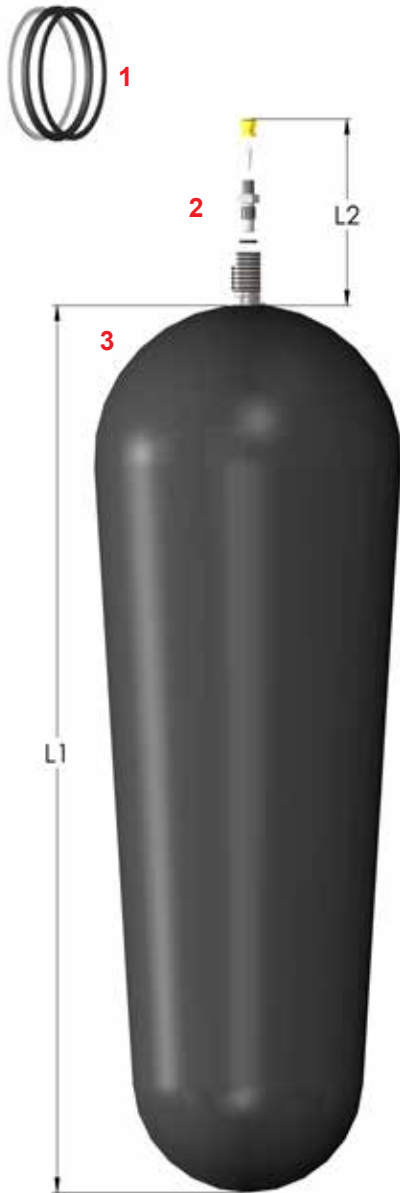

BLADDERS & BLADDER KITS

BLADDER ACCUMULATORS - PARTS

COMPONENT PARTS

- | | |
|---|------------|
| 1 | Seal Rings |
| 2 | Gas Valve* |
| 3 | Bladder |

*3000 PSI gas valve shown,
P/N AI-GT3-309-KIT

3000 PSI BLADDER SPECIFICATIONS

SIZE (PART NO.)	L1 (IN)	L2 (IN)	STD. THREAD OD	WEIGHT (LBS)
1 Pint (AI-1PT-3KT)	5.25	1.7	5/8"-18 UNF	1
1 Quart (AI-1QT-3KT)	5.7	1.7	5/8"-18 UNF	1
150 CI (AI-150CI-3KT)	11	1.7	5/8"-18 UNF	1
1 Gallon (AI-1-3KT)	8	2.3	7/8"-14 UNF	1
1.5 Gallon (AI-1.5-3KT)	12.0	2.3	7/8"-14 UNF	1
2.5 Gallon (AI-2.5-3KT)	11.5	2.3	7/8"-14 UNF	2
5 Gallon (AI-5-3KT)	23	2.3	7/8"-14 UNF	4
10 Gallon (AI-10-3KT)	43.5	2.3	7/8"-14 UNF	6
11 Gallon (AI-11-3KT)	49.5	2.3	7/8"-14 UNF	7
15 Gallon (AI-15-3KT)	64	2.3	7/8"-14 UNF	8
40 Gallon (AI-40-3KT)	80	5	2"-12 UNF	25

5000 & 6000 PSI BLADDER SPECIFICATIONS

SIZE (PART NO.)	L1 (IN)	L2 (IN)	STD. THREAD OD	WEIGHT (LBS)
1 Quart (AI-1QT-5-3KT)	5.7	1.7	7/8"-14 UNF	1
1 Gallon (AI-1-6-3KT)	8	1.7	7/8"-14 UNF	1
2.5 Gallon (AI-2.5-6-3KT)	11.5	3.3	7/8"-14 UNF	2
5 Gallon (AI-5-6-3KT)	23	3.3	7/8"-14 UNF	4
10 Gallon (AI-10-6-3KT)	43.5	3.3	7/8"-14 UNF	6
15 Gallon (AI-15-6-3KT)	64	3.3	7/8"-14 UNF	8

GT TYPE 3000 & 5000 PSI BLADDER SPECIFICATIONS

SIZE (PART NO.)	L1 (IN)	L2 (IN)	STD. THREAD OD	WEIGHT (LBS)
2.5 Gallon (AI-2.5-GT5-3KT)	11.5	4.8	2"-12 UNF	6
5 Gallon (AI-5-GT5-3KT)	23	4.8	2"-12 UNF	8
10 Gallon (AI-10-GT5-3KT)	43.5	4.8	2"-12 UNF	10
15 Gallon (AI-15-GT5-3KT)	64	4.8	2"-12 UNF	12